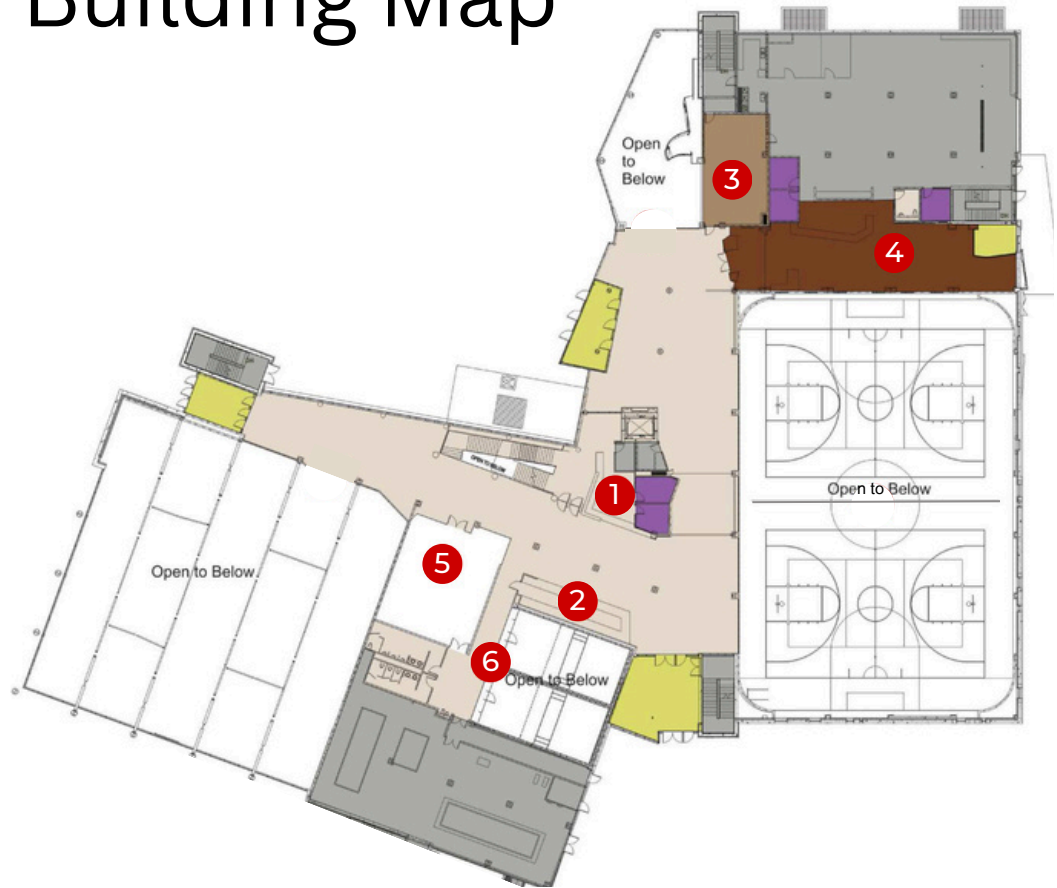

George S. Eccles

The Student Life Center

Building Map

Main Level:

1. Membership Desk
2. ShakeSmart
3. The Hub
4. Outdoor Adventures
5. ATM
6. Private Restrooms

Lower Level:

1. Summit,
2. 50-meter Pool
3. Leisure Pool
4. 20-person Hot Tub
5. Women's Locker Room
6. Men's Locker Room
7. Gear Desk
8. The Vault
9. Racquet/Wallyball Courts
10. Legacy Gym
11. Athletic Training

PR Private Restrooms

Level 2:

1. The Core
2. The Cove
3. Cher Ami Lounge
4. High Courts
5. Wellness Suite
6. Personal Training
7. Fit3D Body Scan)
8. Spirit Studio
9. Arches Studio
10. Bryce Studio
11. Slickrock Studio
12. Private Restrooms

Level 3:

1. The Shoreline (indoor track)
2. Admin Suite
3. The Living Room (balcony)
4. Core Overlook
5. High Courts Overlook
6. Private Bathrooms

PR Private Restrooms