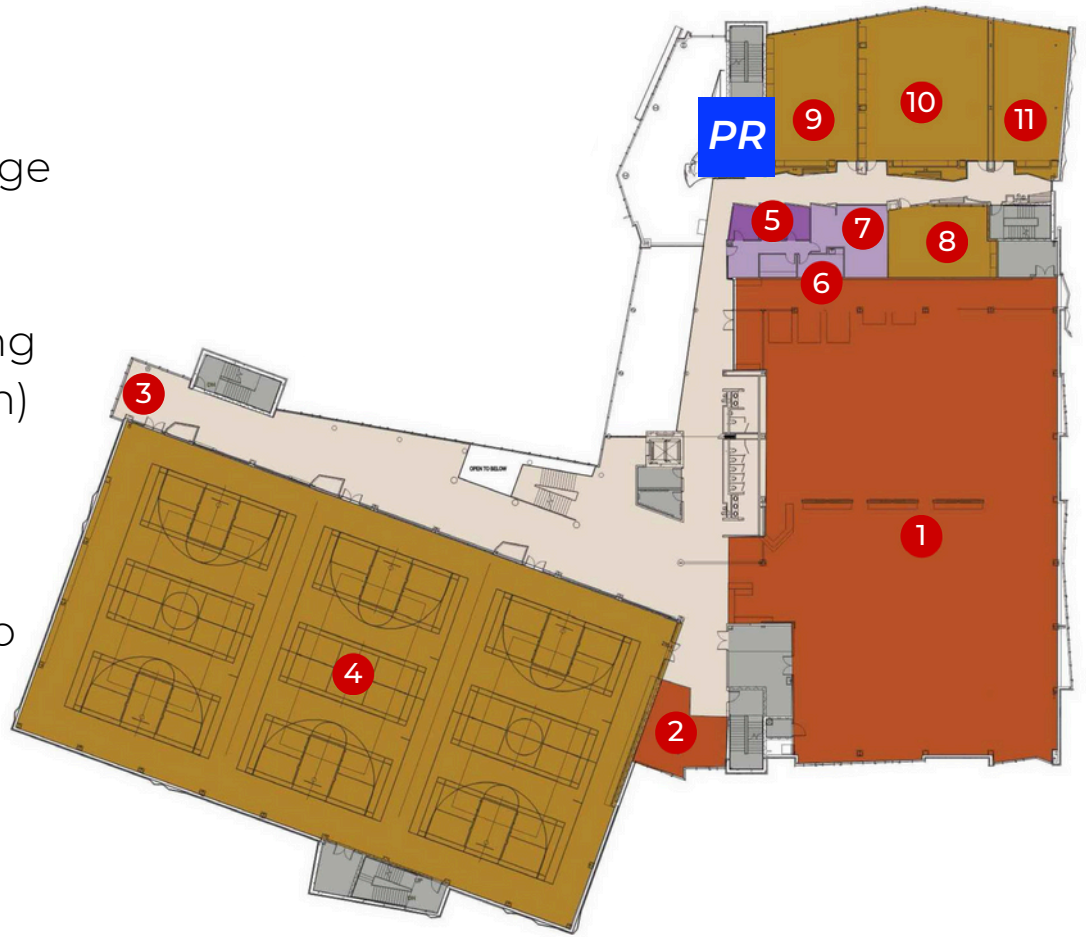

George S. Eccles

The Student Life Center

Building Map

Main Level:

1. Membership Desk
2. ShakeSmart
3. The Hub
4. Outdoor Adventures
5. ATM
6. Private Restrooms

Lower Level:

1. Summit,
2. 50-meter Pool
3. Leisure Pool
4. 20-person Hot Tub
5. Women's Locker Room
6. Men's Locker Room
7. Gear Desk
8. The Vault
9. Racquet/Wallyball Courts
10. Legacy Gym
11. Athletic Training

PR Private Restrooms

Level 2:

1. The Core
2. The Cove
3. Cher Ami Lounge
4. High Courts
5. Wellness Suite
6. Personal Training
7. Fit3D Body Scan)
8. Spirit Studio
9. Arches Studio
10. Bryce Studio
11. Slickrock Studio
12. Private Restrooms

Level 3:

1. The Shoreline (indoor track)
2. Admin Suite
3. The Living Room (balcony)
4. Core Overlook
5. High Courts Overlook
6. Private Bathrooms

PR Private Restrooms