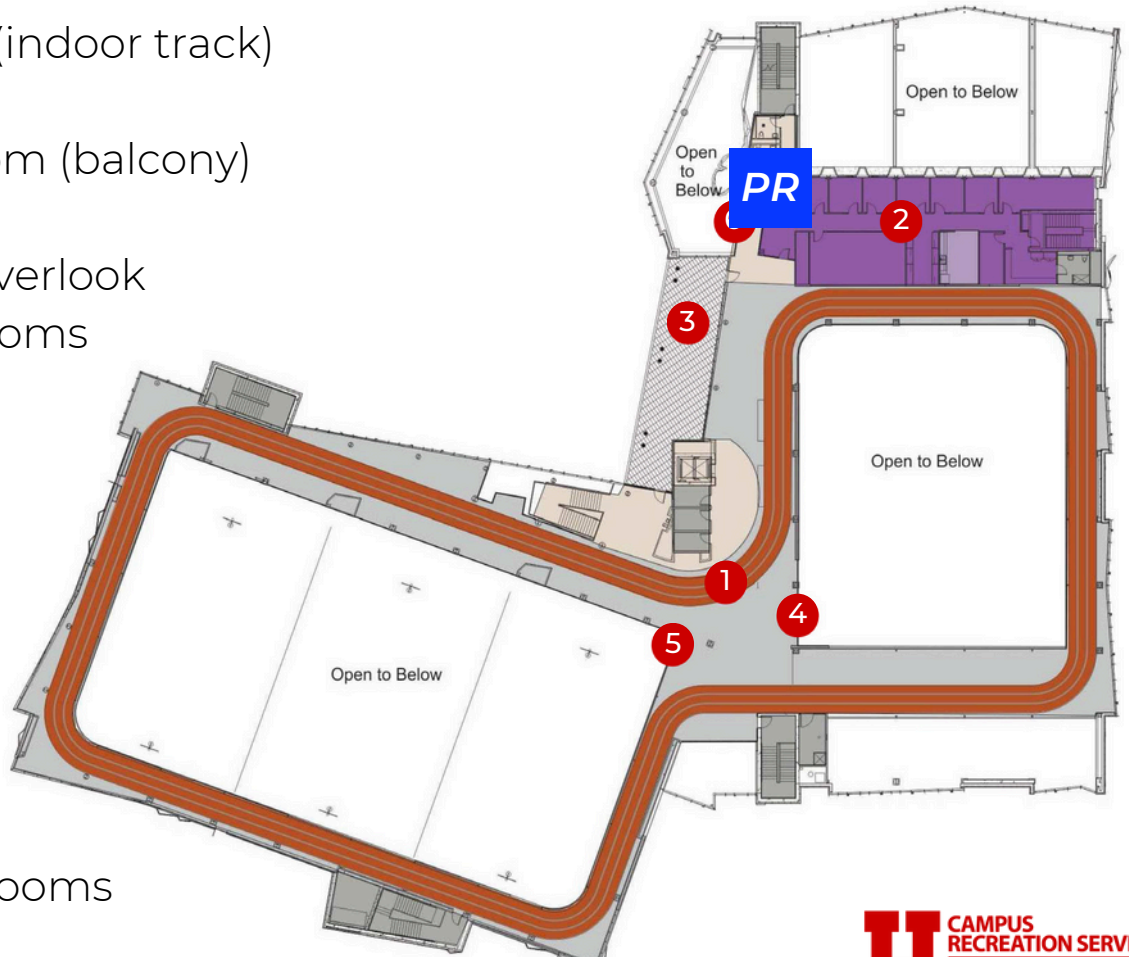

George S. Eccles

The Student Life Center

Building Map

Main Level:

1. Membership Desk
2. ShakeSmart
3. The Hub
4. Outdoor Adventures
5. ATM
6. Private Restrooms

Lower Level:

1. Summit,
2. 50-meter Pool
3. Leisure Pool
4. 20-person Hot Tub
5. Women's Locker Room
6. Men's Locker Room
7. Gear Desk
8. The Vault
9. Racquet/Wallyball Courts
10. Legacy Gym
11. Athletic Training

PR Private Restrooms

Level 2:

1. The Core
2. The Cove
3. Cher Ami Lounge
4. High Courts
5. Wellness Suite
6. Personal Training
7. Fit3D Body Scan)
8. Spirit Studio
9. Arches Studio
10. Bryce Studio
11. Slickrock Studio
12. Private Restrooms

Level 3:

1. The Shoreline (indoor track)
2. Admin Suite
3. The Living Room (balcony)
4. Core Overlook
5. High Courts Overlook
6. Private Bathrooms

PR Private Restrooms