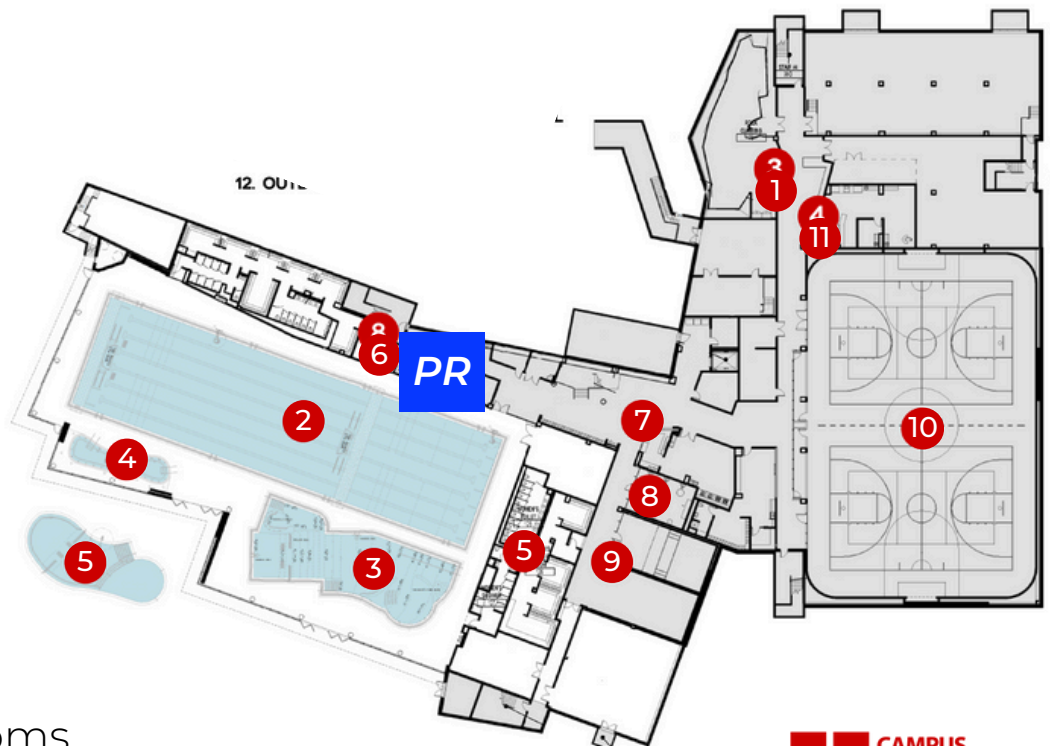

George S. Eccles

The Student Life Center

Building Map

Main Level:

1. Membership Desk
2. ShakeSmart
3. The Hub
4. Outdoor Adventures
5. ATM
6. Private Restrooms

Lower Level:

1. Summit,
2. 50-meter Pool
3. Leisure Pool
4. 20-person Hot Tub
5. Women's Locker Room
6. Men's Locker Room
7. Gear Desk
8. The Vault
9. Racquet/Wallyball Courts
10. Legacy Gym
11. Athletic Training

PR Private Restrooms

Level 2:

1. The Core
2. The Cove
3. Cher Ami Lounge
4. High Courts
5. Wellness Suite
6. Personal Training
7. Fit3D Body Scan)
8. Spirit Studio
9. Arches Studio
10. Bryce Studio
11. Slickrock Studio
12. Private Restrooms

Level 3:

1. The Shoreline (indoor track)
2. Admin Suite
3. The Living Room (balcony)
4. Core Overlook
5. High Courts Overlook
6. Private Bathrooms

PR Private Restrooms