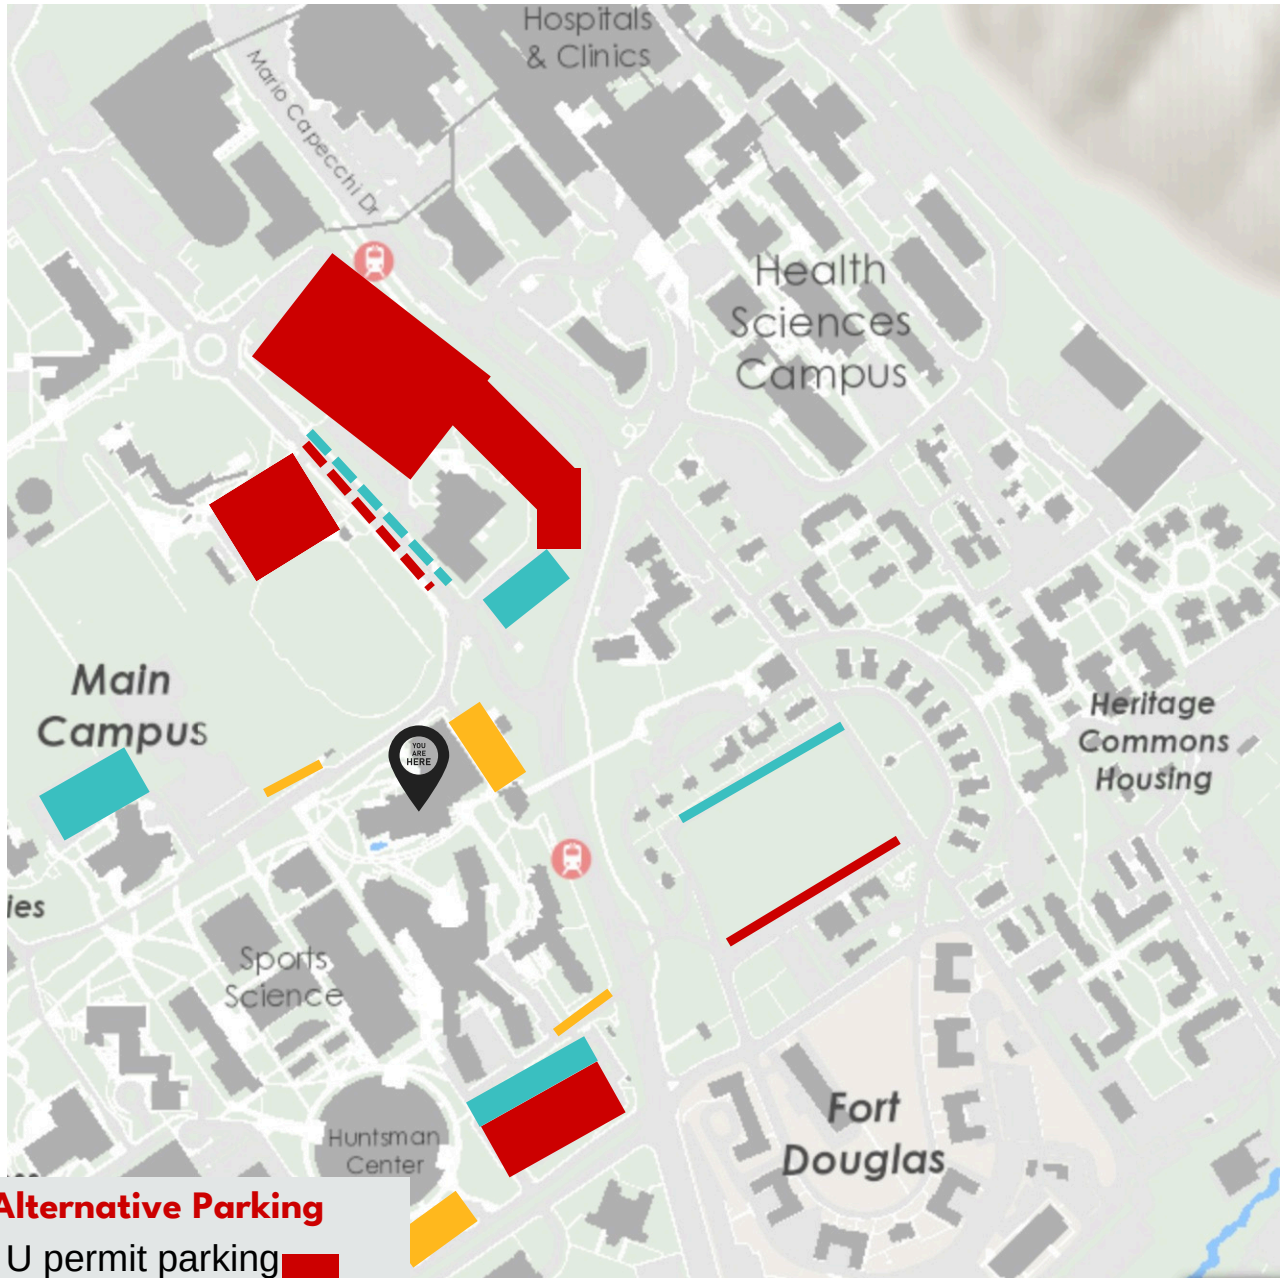

George S. Eccles Student Life Center

More Alternative Parking!

Alternative Parking

Alternative Parking

U permit parking 

A permit parking 

Parallel parking 

Temporary 

parking/pay to park

Parking is free on weekends

George S. Eccles Student Life Center
1836 Student Life Way SLC, UT 84112

801-581-8898

George S. Eccles Student Life Center

More Alternative Parking!

Alternative Parking

Alternative Parking

U permit parking ■

A permit parking ■

Parallel parking

Temporary parking/pay to park ■

Parking is free on the weekend

George S. Eccles Student Life Center
 1836 Student Life Way SLC, UT 84112
 801-581-8898