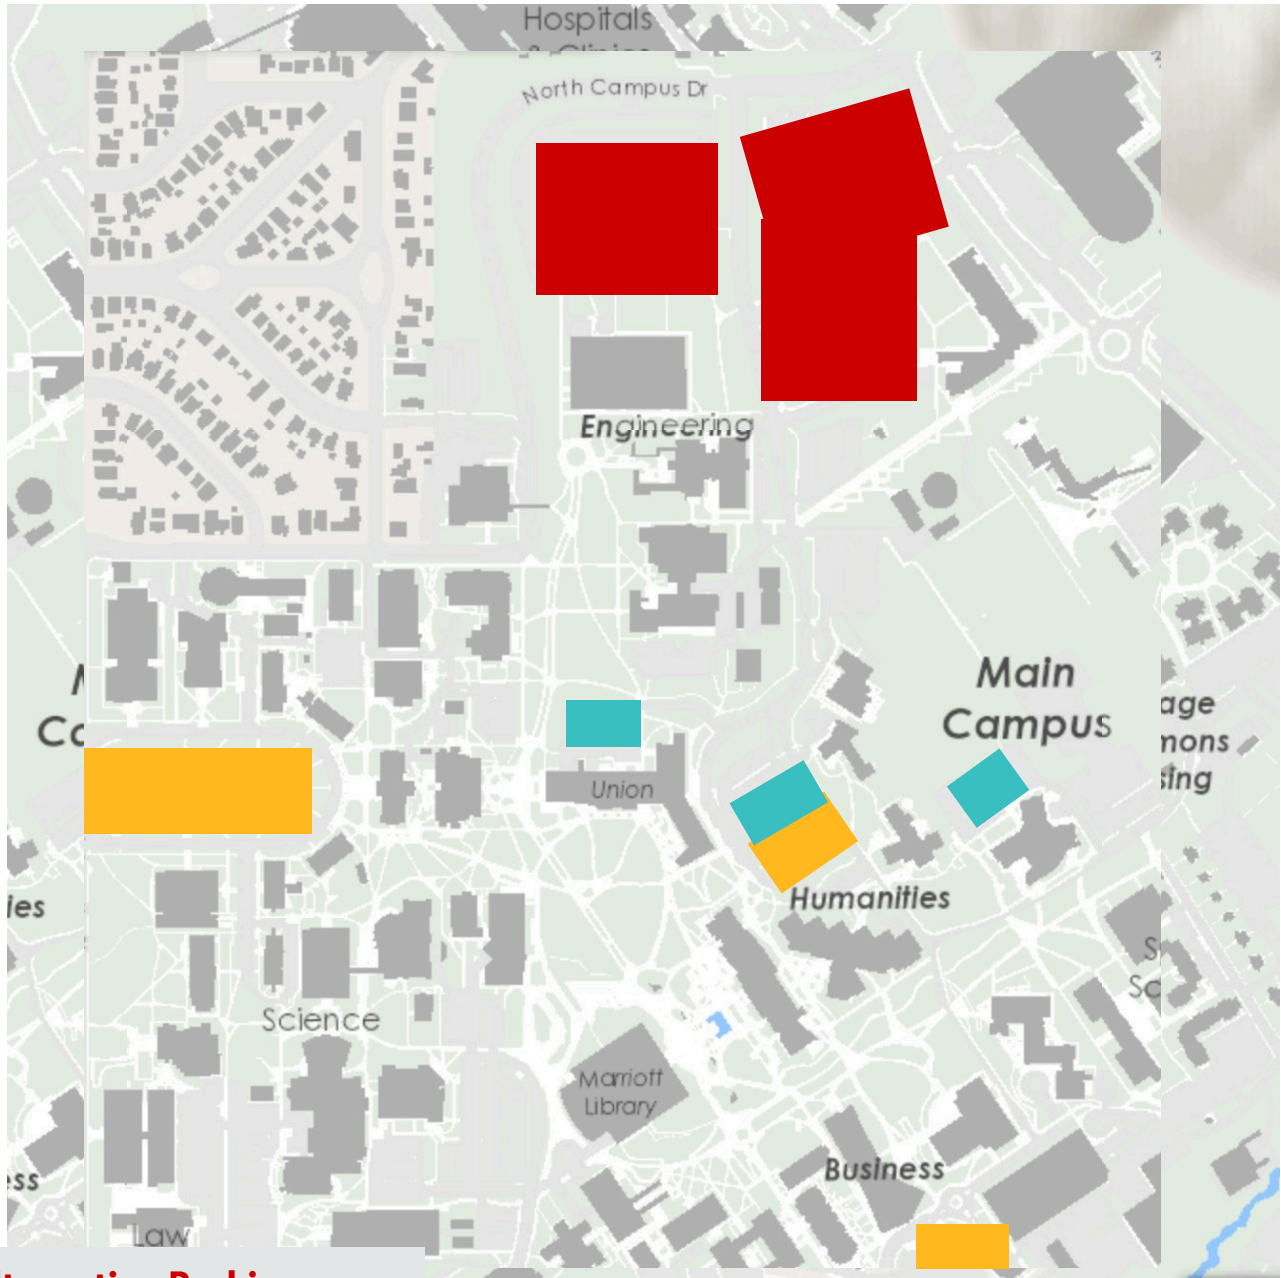

George S. Eccles Student Life Center

More Alternative Parking!

Alternative Parking

Alternative Parking

U permit parking 

A permit parking 

Parallel parking 

Temporary 

parking/pay to park

Parking is free on weekends

George S. Eccles Student Life Center
1836 Student Life Way SLC, UT 84112

801-581-8898

George S. Eccles Student Life Center

More Alternative Parking!

Alternative Parking

Alternative Parking

U permit parking ■

A permit parking ■

Parallel parking

Temporary parking/pay to park ■

Parking is free on the weekend

George S. Eccles Student Life Center
 1836 Student Life Way SLC, UT 84112
 801-581-8898